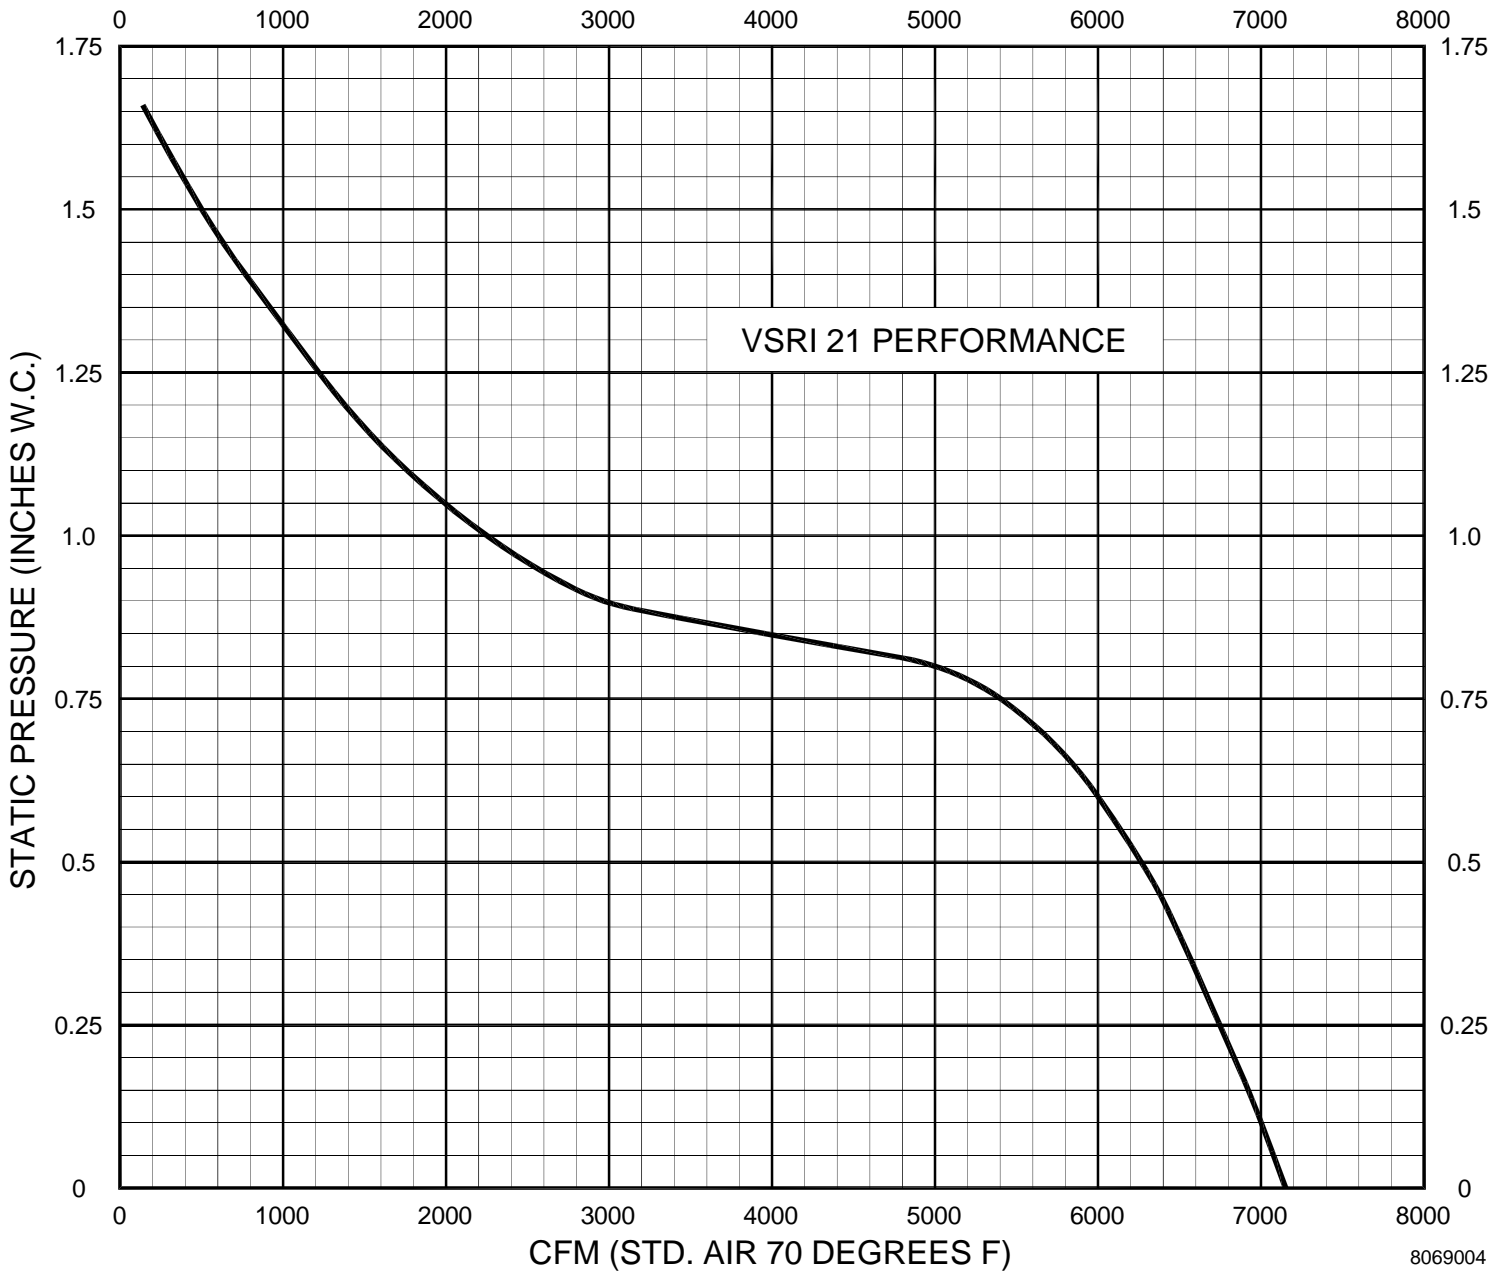

VSRI VARIABLE SPEED ROUND IN-LINE FAN CURVE

MODEL VSRI14

8069001

VSRI VARIABLE SPEED ROUND IN-LINE FAN CURVE

MODEL VSRI16

8069002

VSRI VARIABLE SPEED ROUND IN-LINE FAN CURVE

MODEL VSRI18

8069003

VSRI VARIABLE SPEED ROUND IN-LINE FAN CURVE

MODEL VSRI21

8069004

VSRI VARIABLE SPEED ROUND IN-LINE FAN CURVE

MODEL VSRI24

VSRI VARIABLE SPEED ROUND IN-LINE FAN CURVE

MODEL VSRI30

VSRI VARIABLE SPEED ROUND IN-LINE FAN CURVE

MODEL VSRI36

8069007