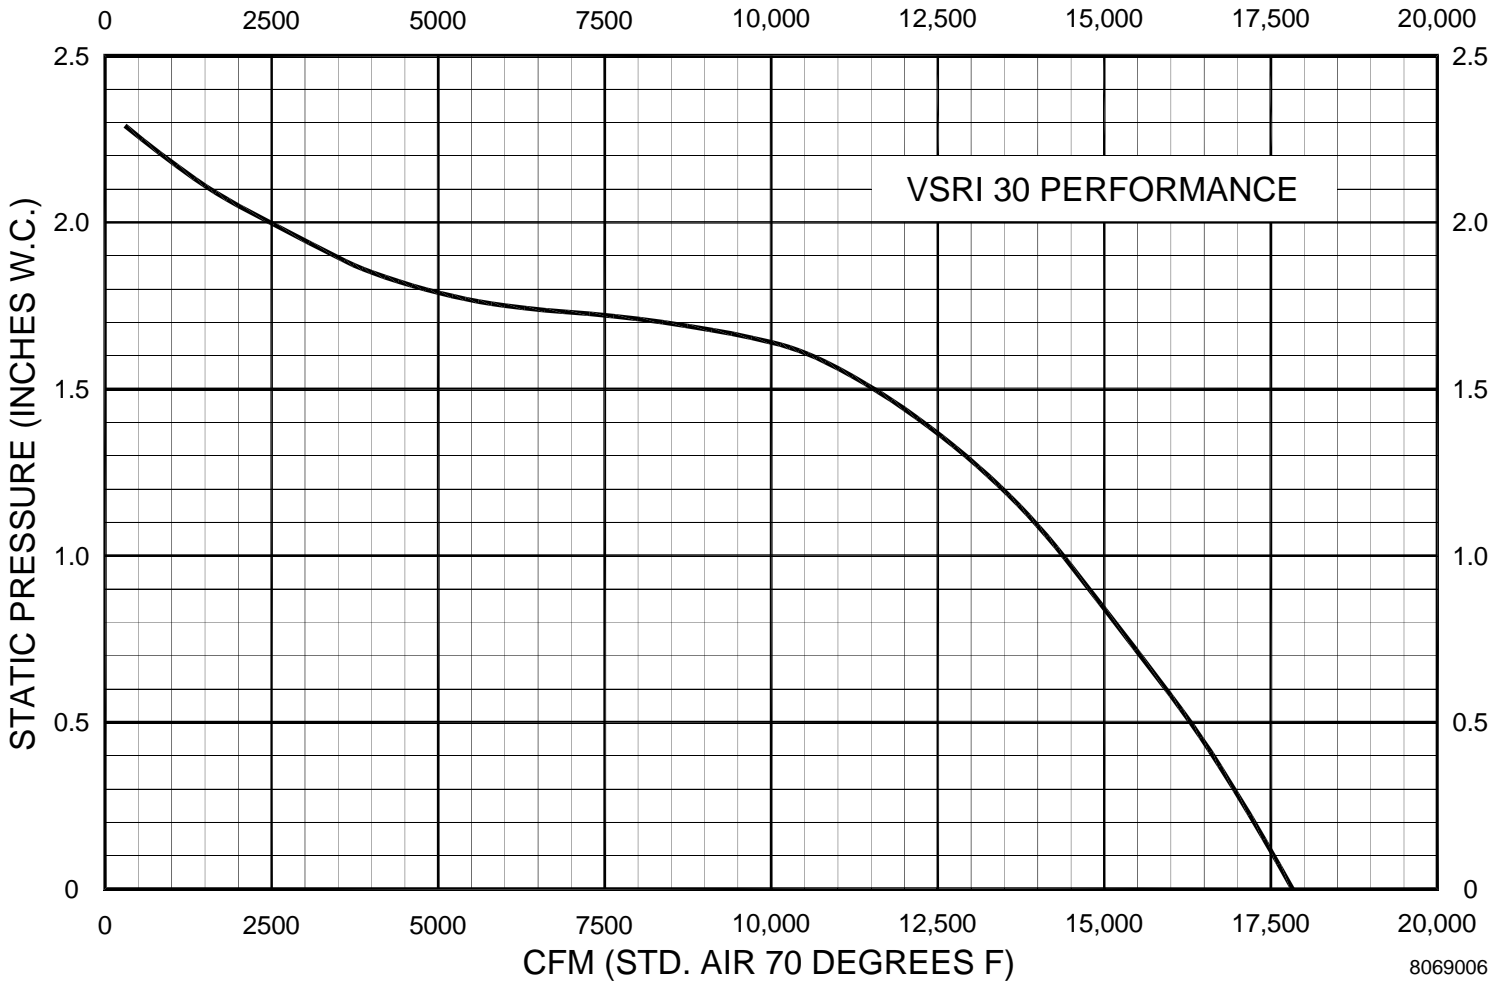

VSRI VARIABLE SPEED ROUND IN-LINE FAN CURVE

MODEL VSRI14

8069001

VSRI VARIABLE SPEED ROUND IN-LINE FAN CURVE

MODEL VSRI16

8069002

VSRI VARIABLE SPEED ROUND IN-LINE FAN CURVE

MODEL VSRI18

8069003

VSRI VARIABLE SPEED ROUND IN-LINE FAN CURVE

MODEL VSRI21

8069004

VSRI VARIABLE SPEED ROUND IN-LINE FAN CURVE

MODEL VSRI24

VSRI VARIABLE SPEED ROUND IN-LINE FAN CURVE

MODEL VSRI30

VSRI VARIABLE SPEED ROUND IN-LINE FAN CURVE

MODEL VSRI36

8069007