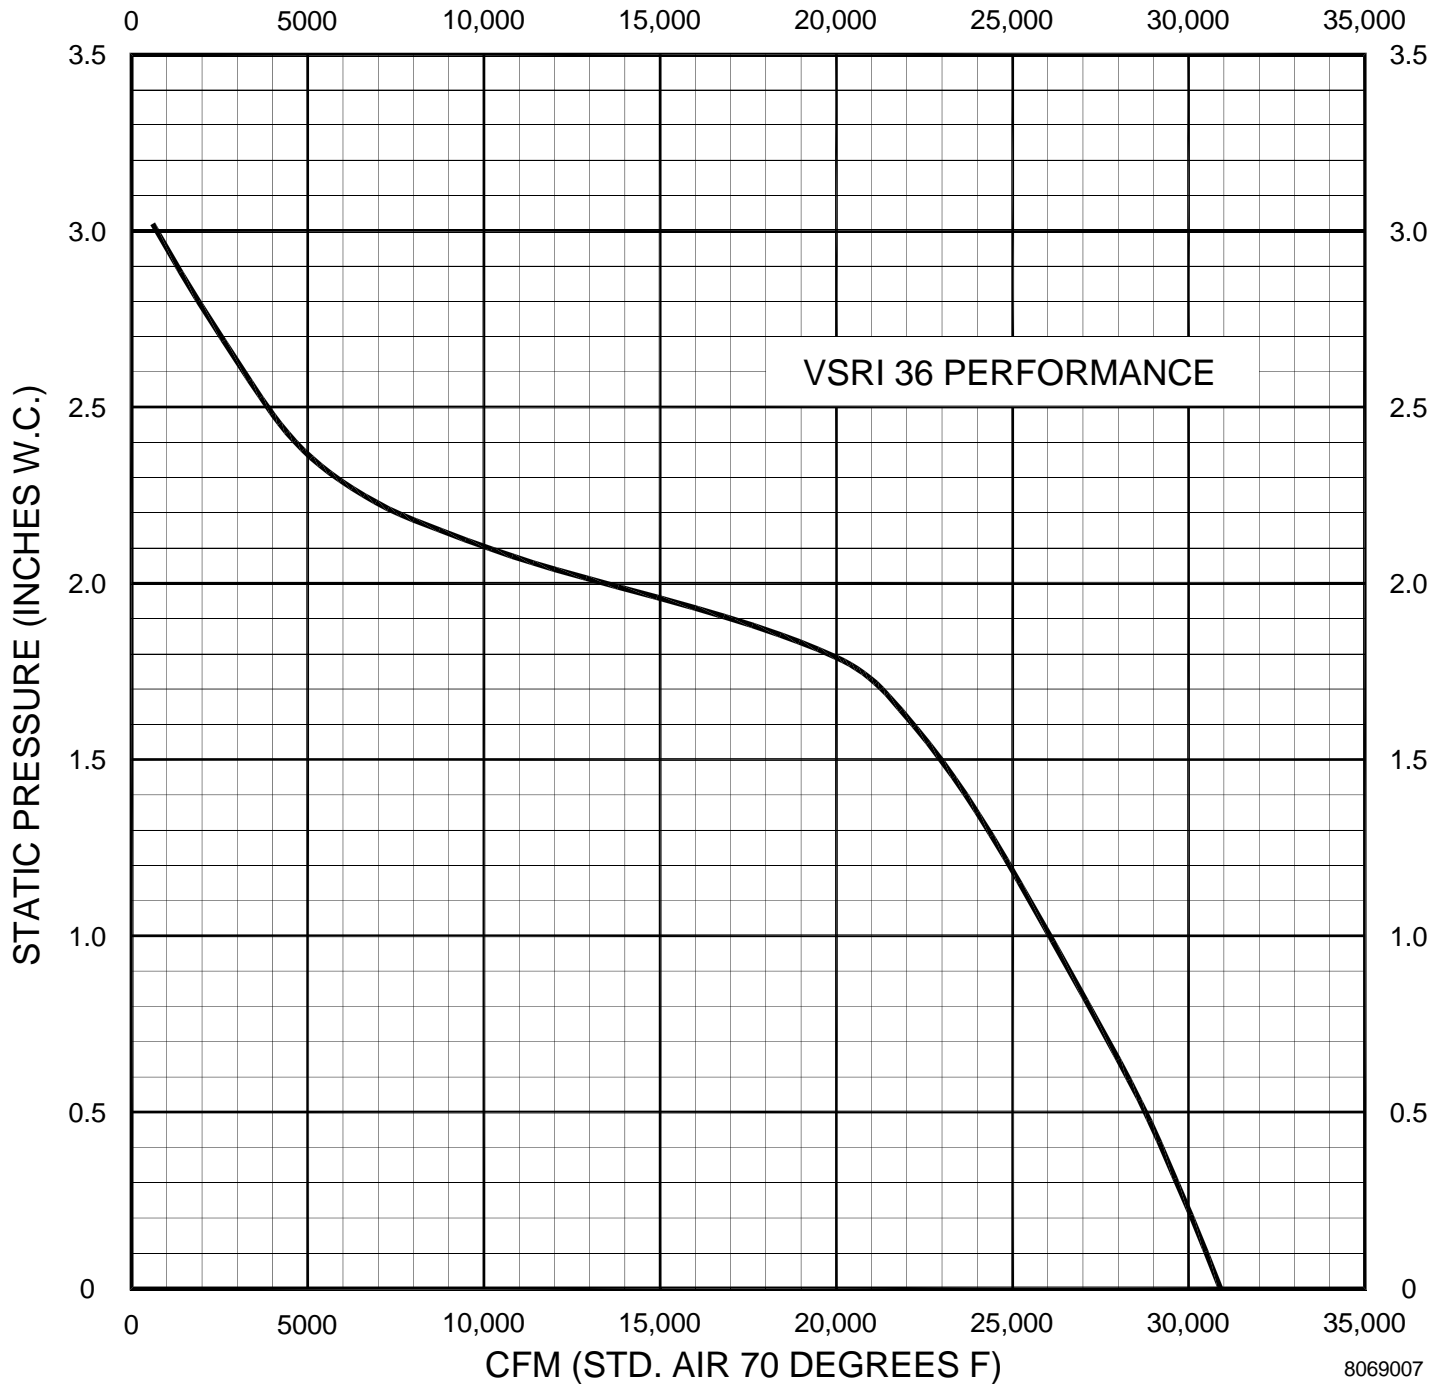

VSRI VARIABLE SPEED ROUND IN-LINE FAN CURVE

MODEL VSRI14

8069001

VSRI VARIABLE SPEED ROUND IN-LINE FAN CURVE

MODEL VSRI16

8069002

VSRI VARIABLE SPEED ROUND IN-LINE FAN CURVE

MODEL VSRI18

8069003

VSRI VARIABLE SPEED ROUND IN-LINE FAN CURVE

MODEL VSRI21

8069004

VSRI VARIABLE SPEED ROUND IN-LINE FAN CURVE

MODEL VSRI24

VSRI VARIABLE SPEED ROUND IN-LINE FAN CURVE

MODEL VSRI30

VSRI VARIABLE SPEED ROUND IN-LINE FAN CURVE

MODEL VSRI36

8069007