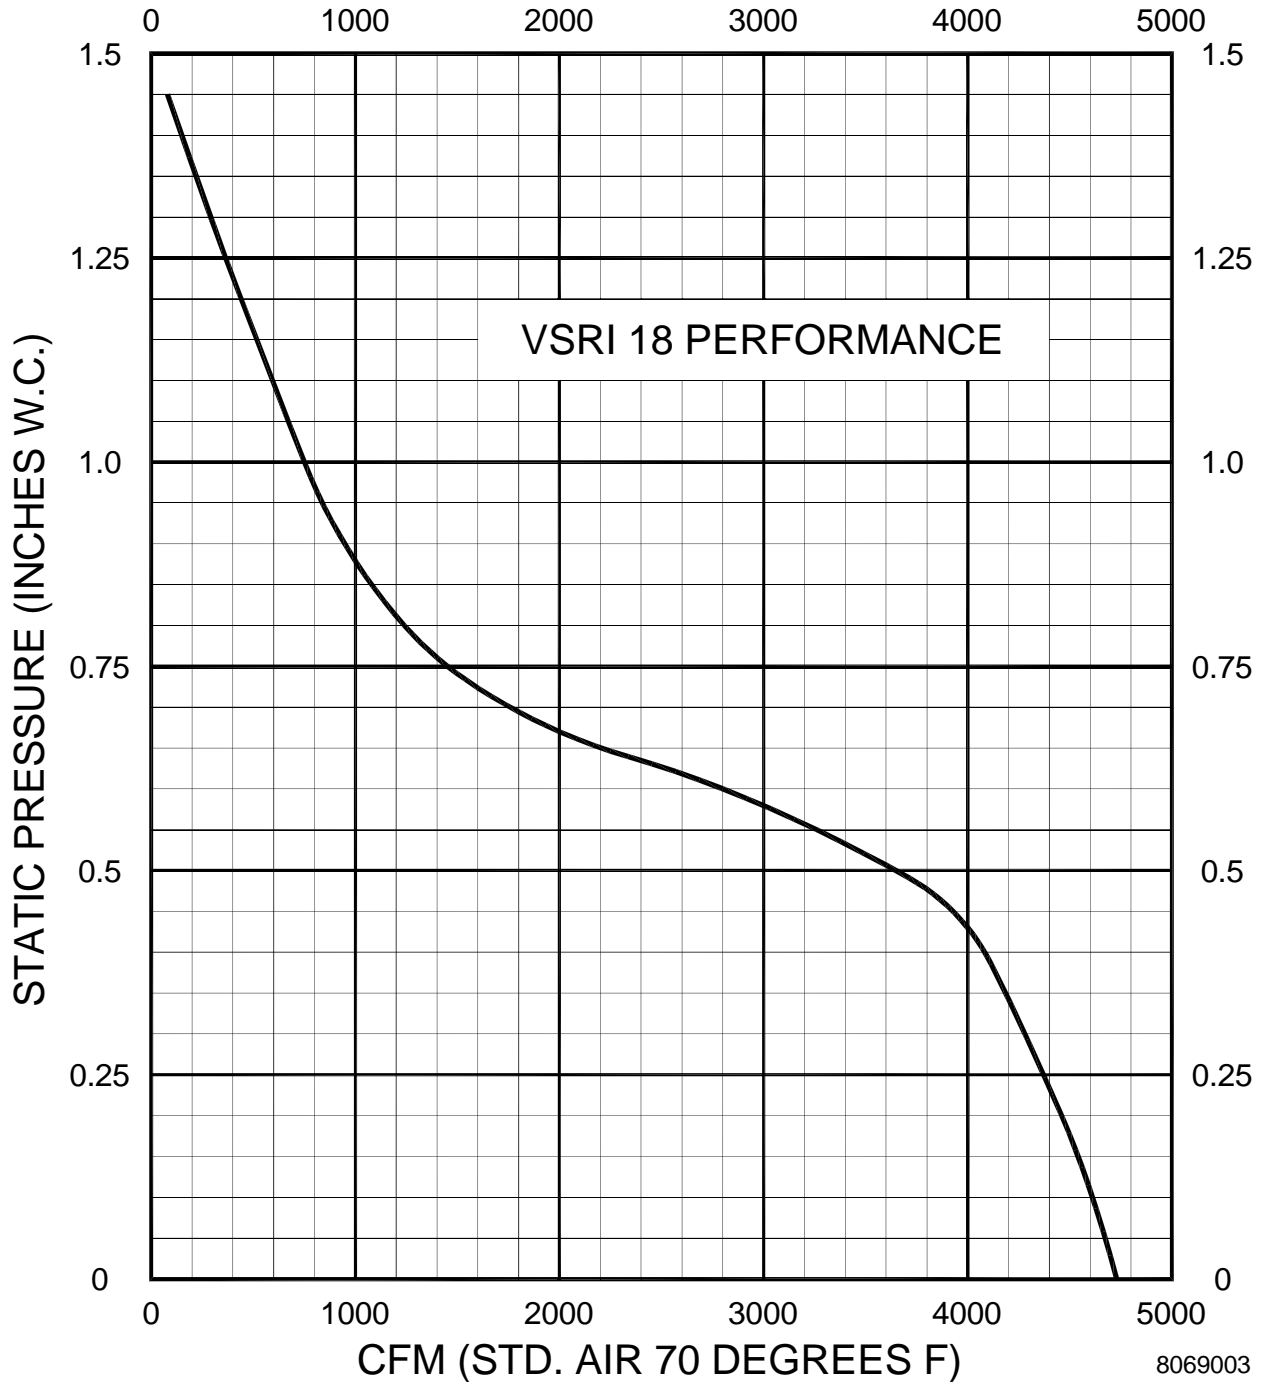

VSRI VARIABLE SPEED ROUND IN-LINE FAN CURVE

MODEL VSRI14

8069001

VSRI VARIABLE SPEED ROUND IN-LINE FAN CURVE

MODEL VSRI16

8069002

VSRI VARIABLE SPEED ROUND IN-LINE FAN CURVE

MODEL VSRI18

8069003

VSRI VARIABLE SPEED ROUND IN-LINE FAN CURVE

MODEL VSRI21

8069004

VSRI VARIABLE SPEED ROUND IN-LINE FAN CURVE

MODEL VSRI24

VSRI VARIABLE SPEED ROUND IN-LINE FAN CURVE

MODEL VSRI30

VSRI VARIABLE SPEED ROUND IN-LINE FAN CURVE

MODEL VSRI36

8069007