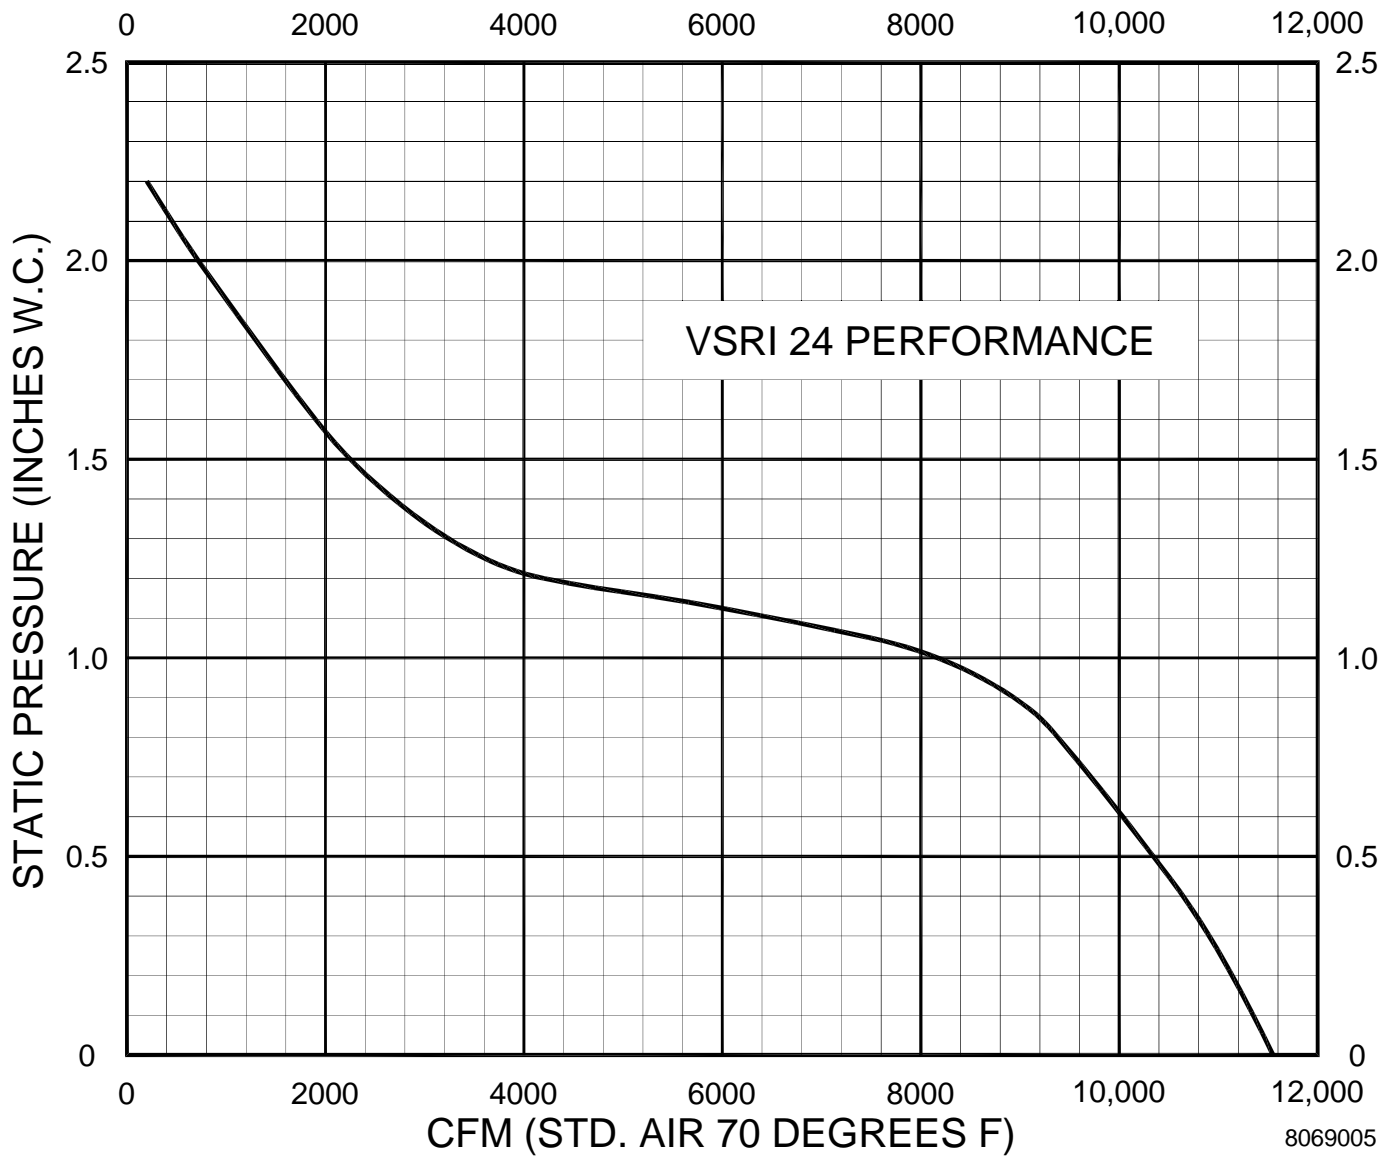

VSRI VARIABLE SPEED ROUND IN-LINE FAN CURVE

MODEL VSRI14

8069001

VSRI VARIABLE SPEED ROUND IN-LINE FAN CURVE

MODEL VSRI16

8069002

VSRI VARIABLE SPEED ROUND IN-LINE FAN CURVE

MODEL VSRI18

8069003

VSRI VARIABLE SPEED ROUND IN-LINE FAN CURVE

MODEL VSRI21

8069004

VSRI VARIABLE SPEED ROUND IN-LINE FAN CURVE

MODEL VSRI24

VSRI VARIABLE SPEED ROUND IN-LINE FAN CURVE

MODEL VSRI30

VSRI VARIABLE SPEED ROUND IN-LINE FAN CURVE

MODEL VSRI36

8069007