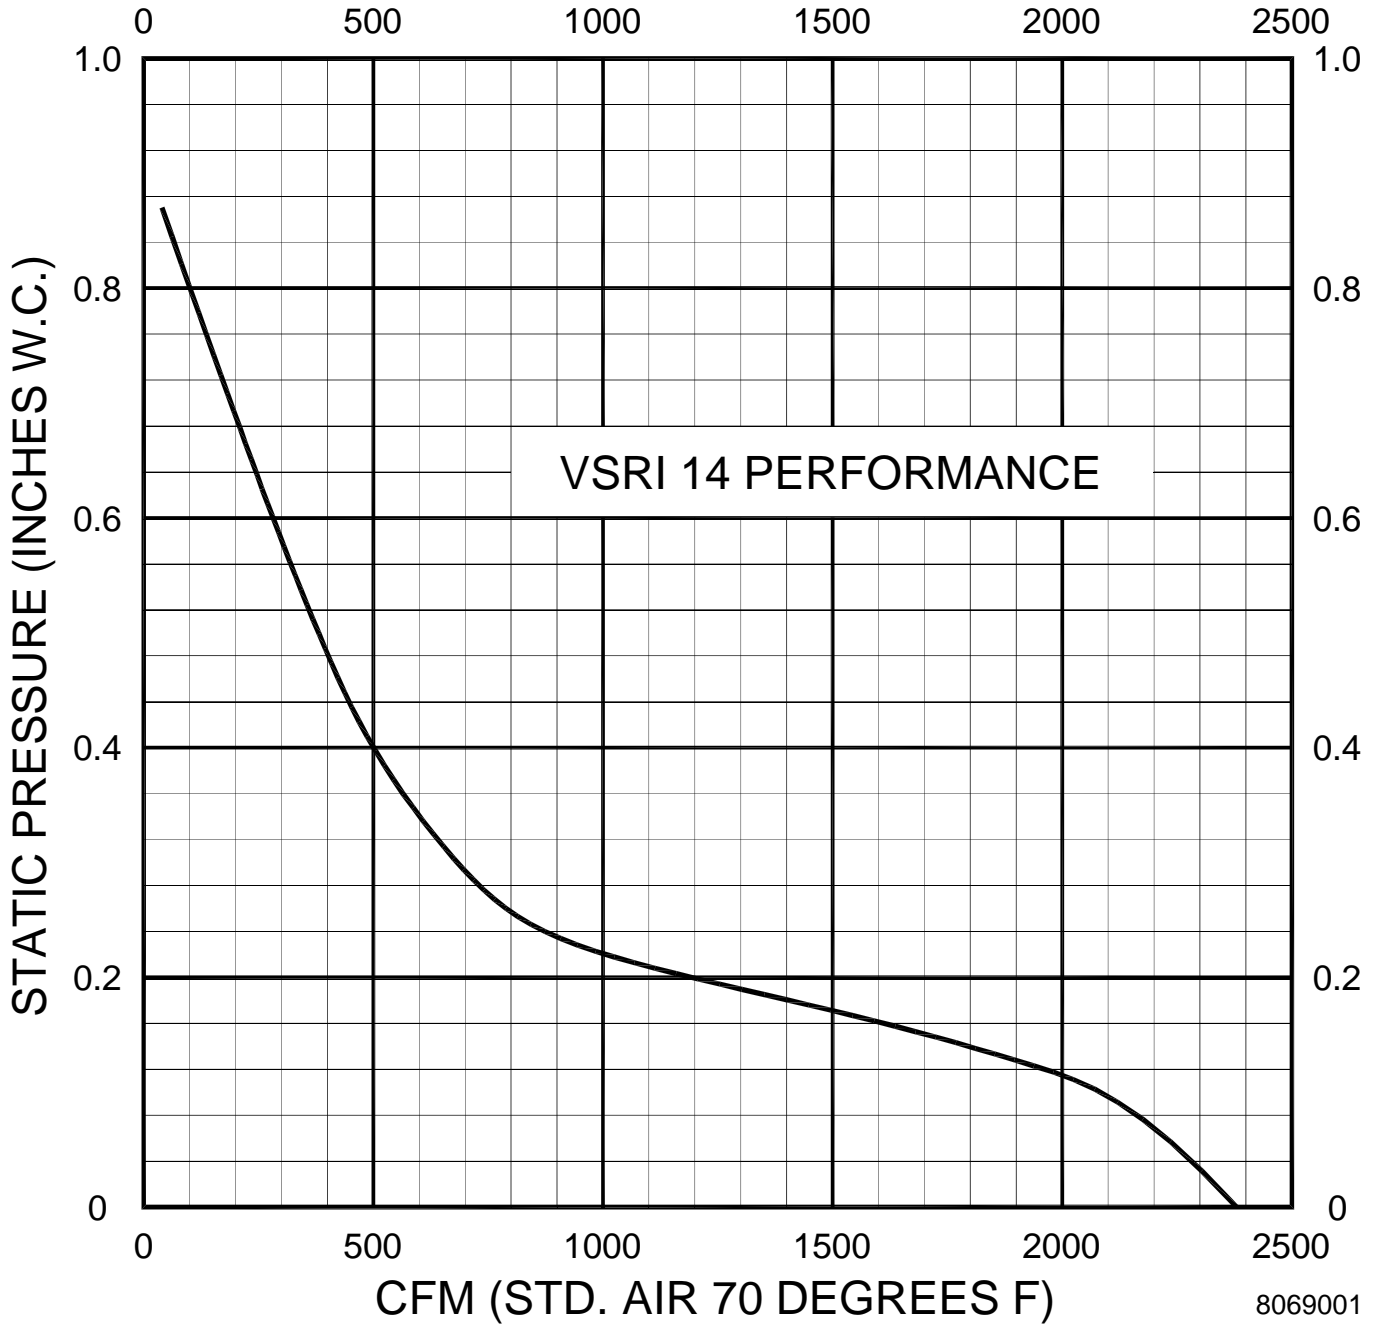

VSRI VARIABLE SPEED ROUND IN-LINE FAN CURVE

MODEL VSRI14

8069001

VSRI VARIABLE SPEED ROUND IN-LINE FAN CURVE

MODEL VSRI16

8069002

VSRI VARIABLE SPEED ROUND IN-LINE FAN CURVE

MODEL VSRI18

8069003

VSRI VARIABLE SPEED ROUND IN-LINE FAN CURVE

MODEL VSRI21

8069004

VSRI VARIABLE SPEED ROUND IN-LINE FAN CURVE

MODEL VSRI24

VSRI VARIABLE SPEED ROUND IN-LINE FAN CURVE

MODEL VSRI30

VSRI VARIABLE SPEED ROUND IN-LINE FAN CURVE

MODEL VSRI36

8069007