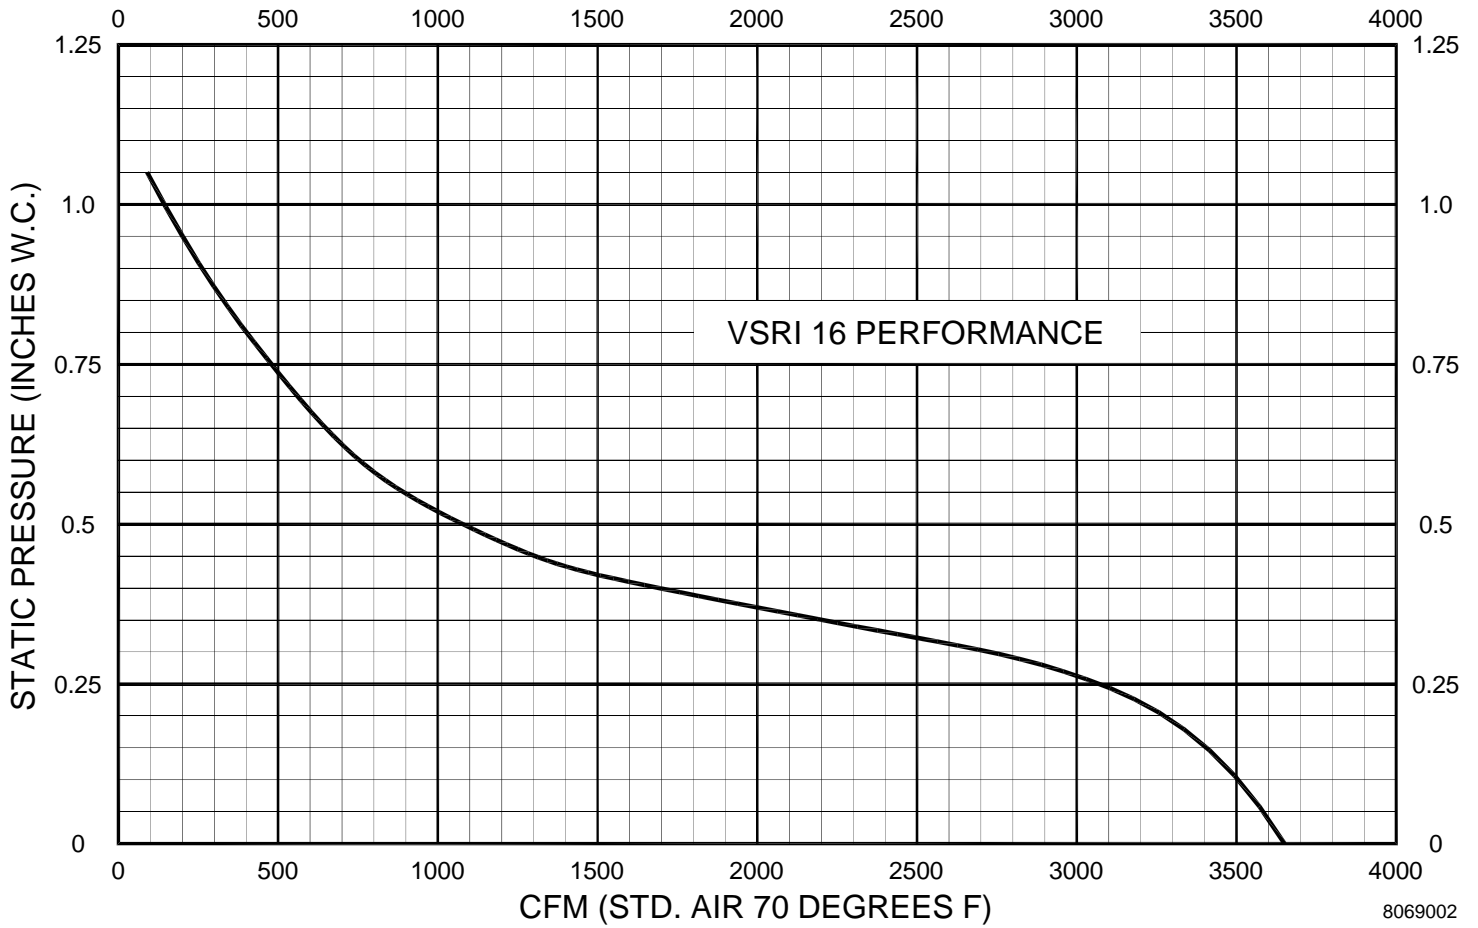

VSRI VARIABLE SPEED ROUND IN-LINE FAN CURVE

MODEL VSRI14

8069001

VSRI VARIABLE SPEED ROUND IN-LINE FAN CURVE

MODEL VSRI16

8069002

VSRI VARIABLE SPEED ROUND IN-LINE FAN CURVE

MODEL VSRI18

8069003

VSRI VARIABLE SPEED ROUND IN-LINE FAN CURVE

MODEL VSRI21

8069004

VSRI VARIABLE SPEED ROUND IN-LINE FAN CURVE

MODEL VSRI24

VSRI VARIABLE SPEED ROUND IN-LINE FAN CURVE

MODEL VSRI30

VSRI VARIABLE SPEED ROUND IN-LINE FAN CURVE

MODEL VSRI36

8069007