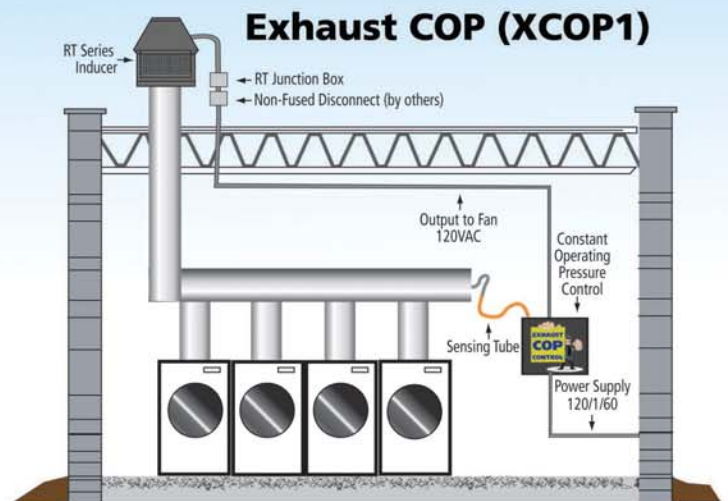

Rooftop Inducers

Choose Fixed, Manual or (COP) Speed Control

- ◆ Patented motor cooling system
- ◆ Maintenance-free ball bearing motors with low temp lubricant
- ◆ Stainless steel backward inclined impeller

Metal Vents

Tile Lined Chimneys

Multiple Boilers, Water Heaters & Ovens

Multiple Dryers or Multi-Story Chased Kitchen and Bath Exhaust

**Up to 70% Energy Savings.
(COP) Control Automatically Adjusts
Rooftop Fan Speed to Demand.**