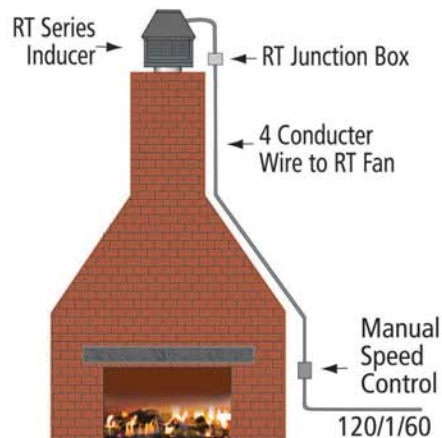

Metal Vents

Tile Lined Chimneys

Multiple Boilers, Water Heaters & Ovens

Multiple Dryers or Multi-Story Chased Kitchen and Bath Exhaust

**Up to 70% Energy Savings.
(COP) Control Automatically Adjusts
Rooftop Fan Speed to Demand.**