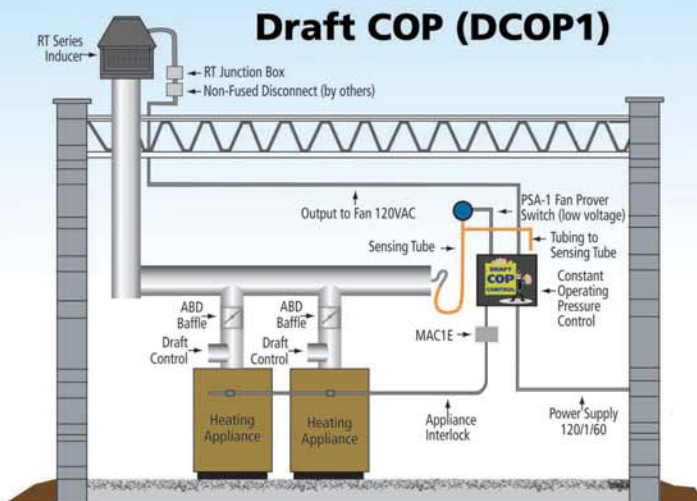

Rooftop Inducers

Choose Fixed, Manual or (COP) Speed Control

- ◆ Patented motor cooling system
- ◆ Maintenance-free ball bearing motors with low temp lubricant
- ◆ Stainless steel backward inclined impeller

Metal Vents

Tile Lined Chimneys

Multiple Boilers, Water Heaters & Ovens

Multiple Dryers or Multi-Story Chased Kitchen and Bath Exhaust

**Up to 70% Energy Savings.
(COP) Control Automatically Adjusts
Rooftop Fan Speed to Demand.**