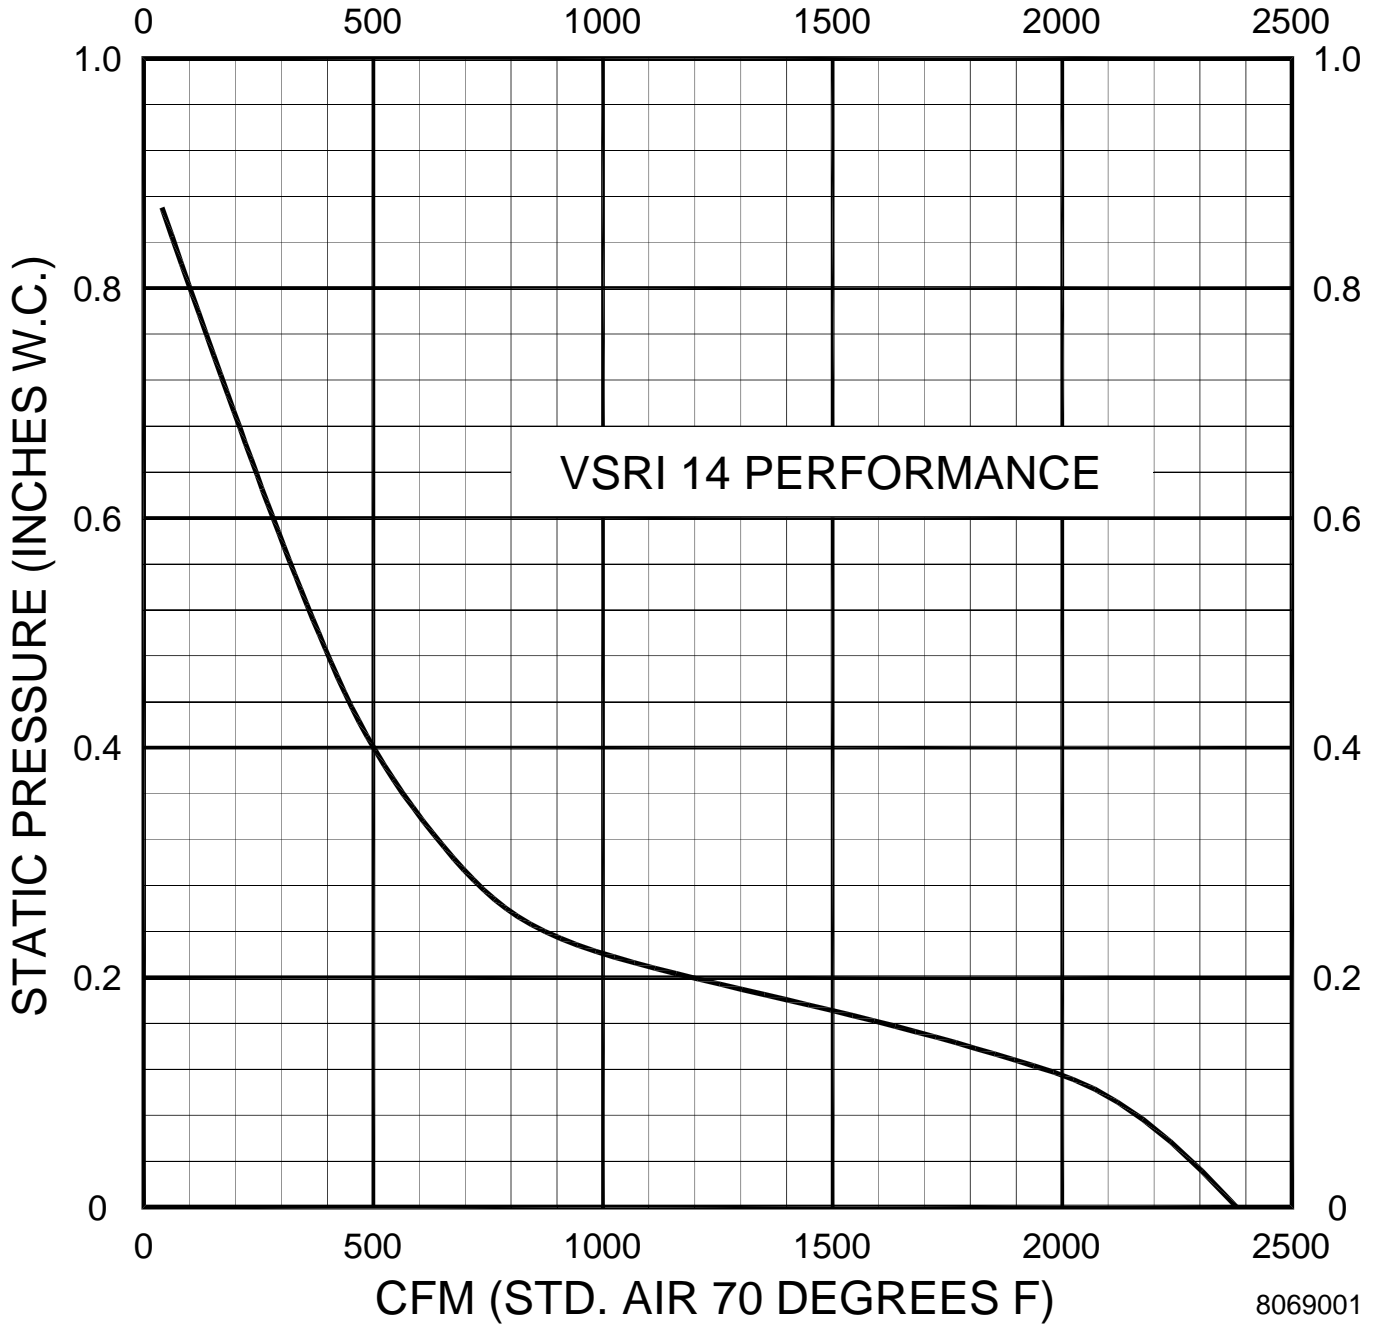

AUTO-DRAFT[®] INDUCER FAN CURVES

MODELS FSAD-8 & VSAD-8

AUTO-DRAFT[®] INDUCER FAN CURVES

MODELS FSAD-10 & VSAD-10

AUTO-DRAFT[®] INDUCER FAN CURVES

MODELS FSAD-12 & VSAD-12

VSRI VARIABLE SPEED ROUND IN-LINE FAN CURVE

MODEL VSRI14

8069001

VSRI VARIABLE SPEED ROUND IN-LINE FAN CURVE

MODEL VSRI16

VSRI VARIABLE SPEED ROUND IN-LINE FAN CURVE

MODEL VSRI18

8069003

VSRI VARIABLE SPEED ROUND IN-LINE FAN CURVE

MODEL VSRI21

8069004

VSRI VARIABLE SPEED ROUND IN-LINE FAN CURVE

MODEL VSRI24

VSRI VARIABLE SPEED ROUND IN-LINE FAN CURVE

MODEL VSRI30

VSUB UNIVERSAL BLOWER FAN CURVE

MODEL VSUB8