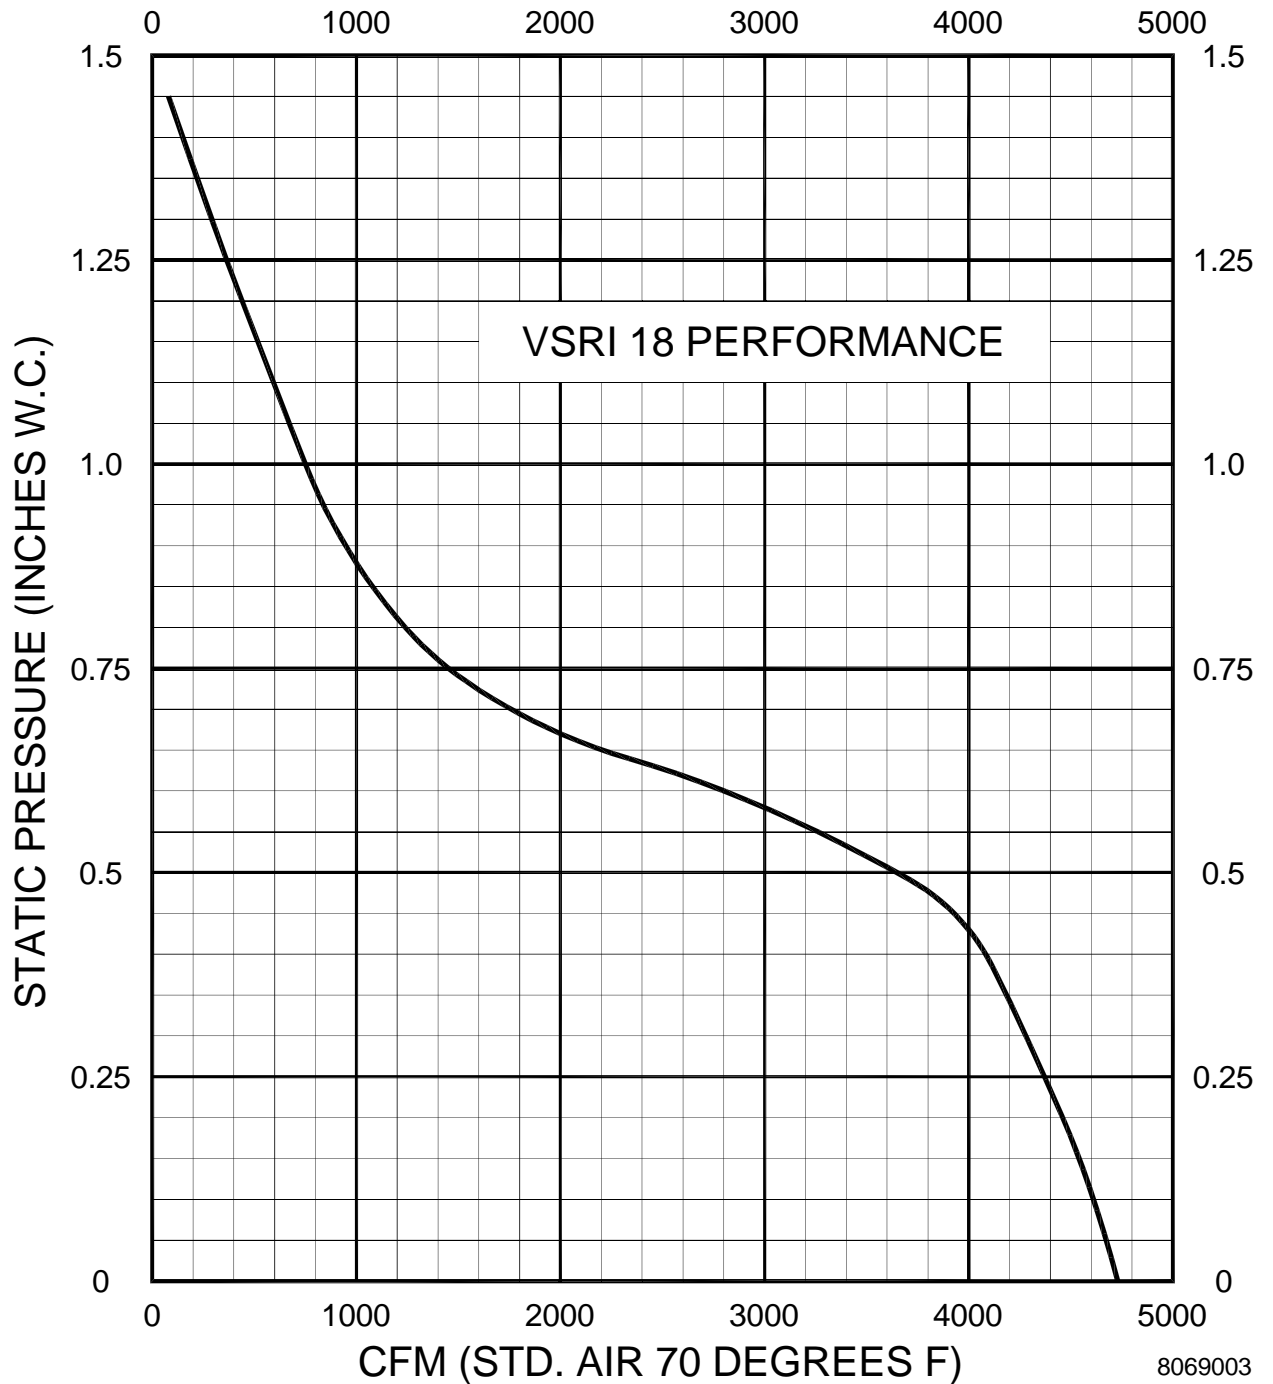

AUTO-DRAFT[®] INDUCER FAN CURVES

MODELS FSAD-8 & VSAD-8

AUTO-DRAFT[®] INDUCER FAN CURVES

MODELS FSAD-10 & VSAD-10

AUTO-DRAFT[®] INDUCER FAN CURVES

MODELS FSAD-12 & VSAD-12

VSRI VARIABLE SPEED ROUND IN-LINE FAN CURVE

MODEL VSRI14

8069001

VSRI VARIABLE SPEED ROUND IN-LINE FAN CURVE

MODEL VSRI16

VSRI VARIABLE SPEED ROUND IN-LINE FAN CURVE

MODEL VSRI18

8069003

VSRI VARIABLE SPEED ROUND IN-LINE FAN CURVE

MODEL VSRI21

8069004

VSRI VARIABLE SPEED ROUND IN-LINE FAN CURVE

MODEL VSRI24

VSRI VARIABLE SPEED ROUND IN-LINE FAN CURVE

MODEL VSRI30

VSUB UNIVERSAL BLOWER FAN CURVE

MODEL VSUB8