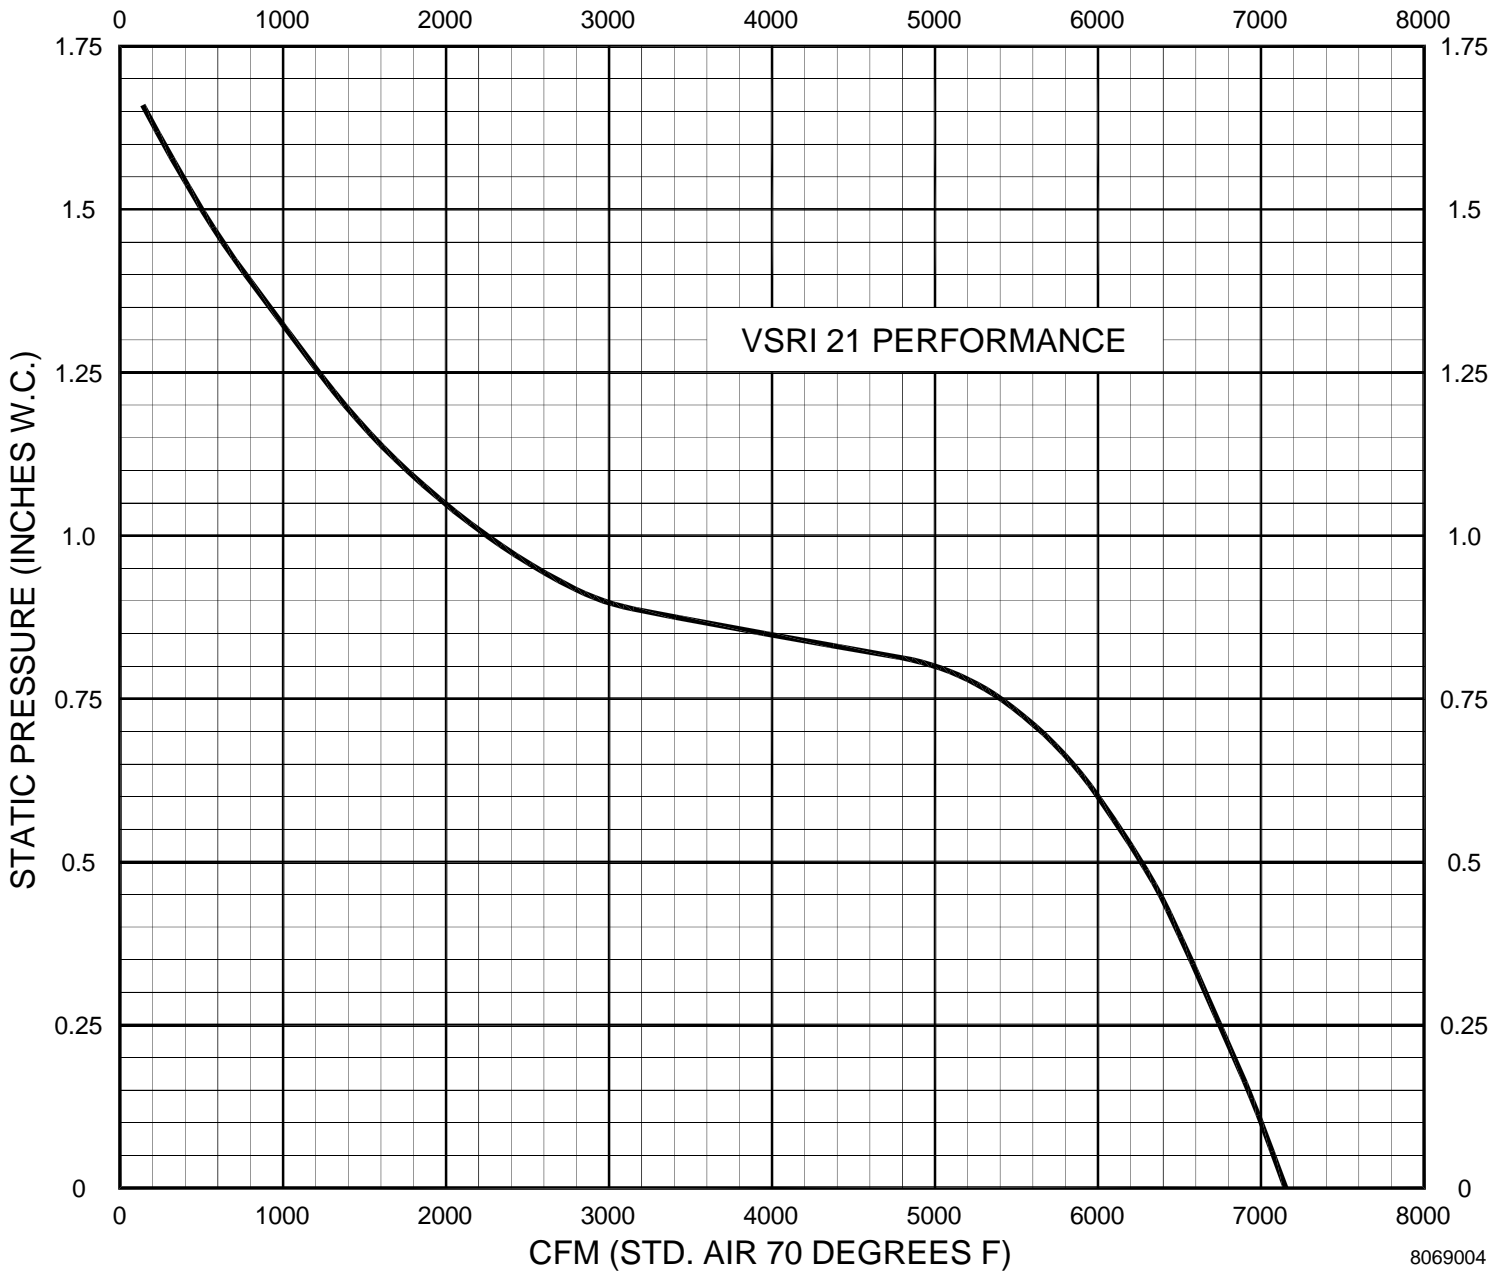

AUTO-DRAFT[®] INDUCER FAN CURVES

MODELS FSAD-8 & VSAD-8

AUTO-DRAFT[®] INDUCER FAN CURVES

MODELS FSAD-10 & VSAD-10

AUTO-DRAFT[®] INDUCER FAN CURVES

MODELS FSAD-12 & VSAD-12

VSRI VARIABLE SPEED ROUND IN-LINE FAN CURVE

MODEL VSRI14

8069001

VSRI VARIABLE SPEED ROUND IN-LINE FAN CURVE

MODEL VSRI16

VSRI VARIABLE SPEED ROUND IN-LINE FAN CURVE

MODEL VSRI18

8069003

VSRI VARIABLE SPEED ROUND IN-LINE FAN CURVE

MODEL VSRI21

8069004

VSRI VARIABLE SPEED ROUND IN-LINE FAN CURVE

MODEL VSRI24

VSRI VARIABLE SPEED ROUND IN-LINE FAN CURVE

MODEL VSRI30

VSUB UNIVERSAL BLOWER FAN CURVE

MODEL VSUB8