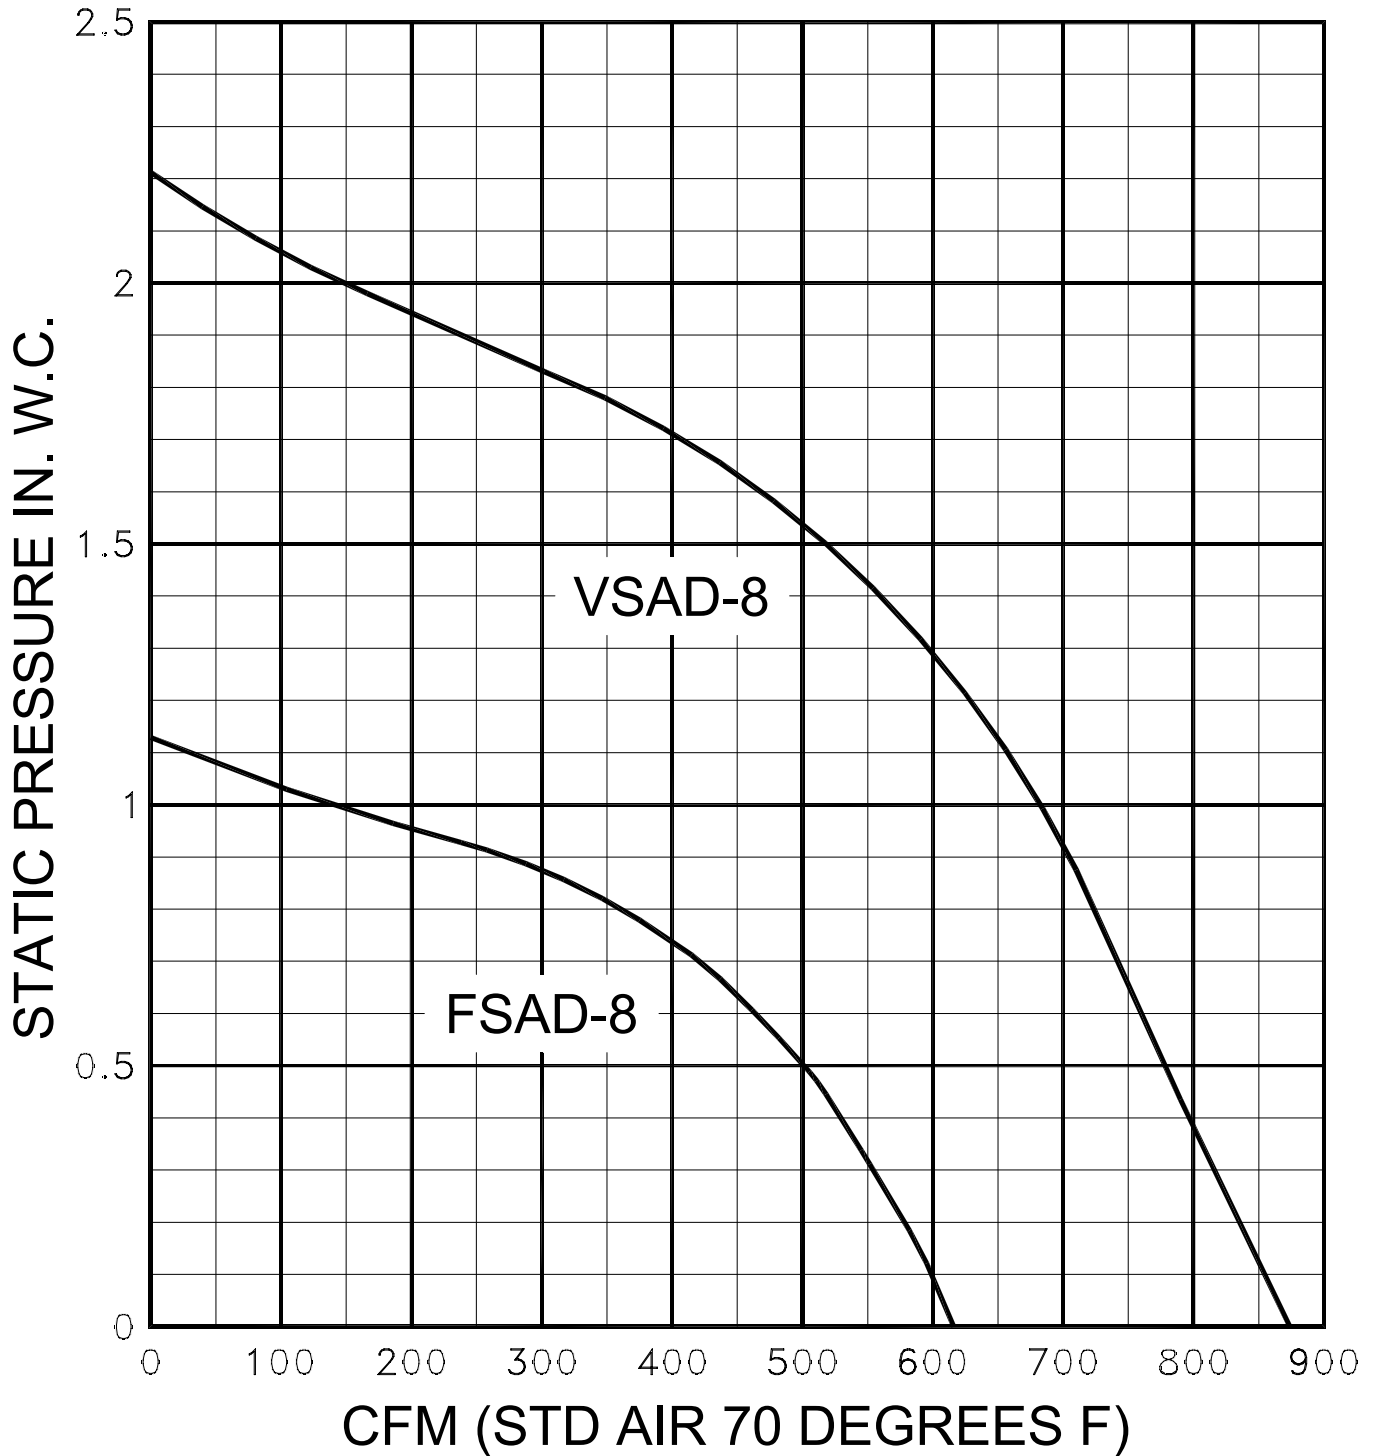

AUTO-DRAFT[®] INDUCER FAN CURVES

MODELS FSAD-8 & VSAD-8

AUTO-DRAFT[®] INDUCER FAN CURVES

MODELS FSAD-10 & VSAD-10

AUTO-DRAFT[®] INDUCER FAN CURVES

MODELS FSAD-12 & VSAD-12

VSRI VARIABLE SPEED ROUND IN-LINE FAN CURVE

MODEL VSRI14

8069001

VSRI VARIABLE SPEED ROUND IN-LINE FAN CURVE

MODEL VSRI16

VSRI VARIABLE SPEED ROUND IN-LINE FAN CURVE

MODEL VSRI18

8069003

VSRI VARIABLE SPEED ROUND IN-LINE FAN CURVE

MODEL VSRI21

8069004

VSRI VARIABLE SPEED ROUND IN-LINE FAN CURVE

MODEL VSRI24

VSRI VARIABLE SPEED ROUND IN-LINE FAN CURVE

MODEL VSRI30

VSUB UNIVERSAL BLOWER FAN CURVE

MODEL VSUB8