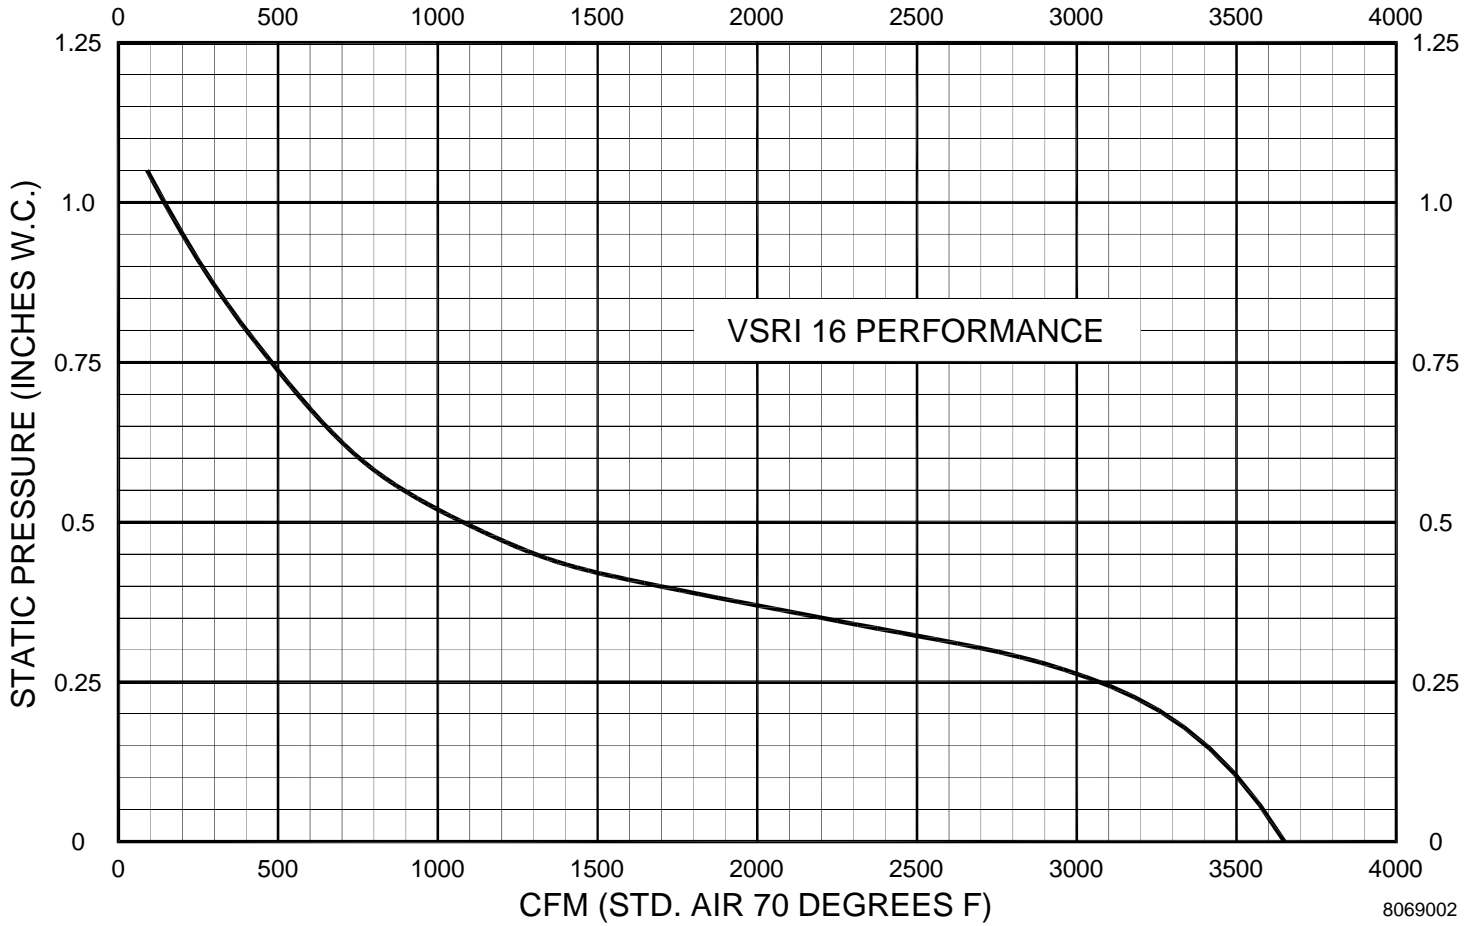

MODEL VSRI14

8069001

VSRI VARIABLE SPEED ROUND IN-LINE FAN CURVE

MODEL VSRI16

VSRI VARIABLE SPEED ROUND IN-LINE FAN CURVE

MODEL VSRI18

8069003

VSRI VARIABLE SPEED ROUND IN-LINE FAN CURVE

MODEL VSRI21

8069004

VSRI VARIABLE SPEED ROUND IN-LINE FAN CURVE

MODEL VSRI24

VSRI VARIABLE SPEED ROUND IN-LINE FAN CURVE

MODEL VSRI30

VSUB UNIVERSAL BLOWER FAN CURVE

MODEL VSUB8