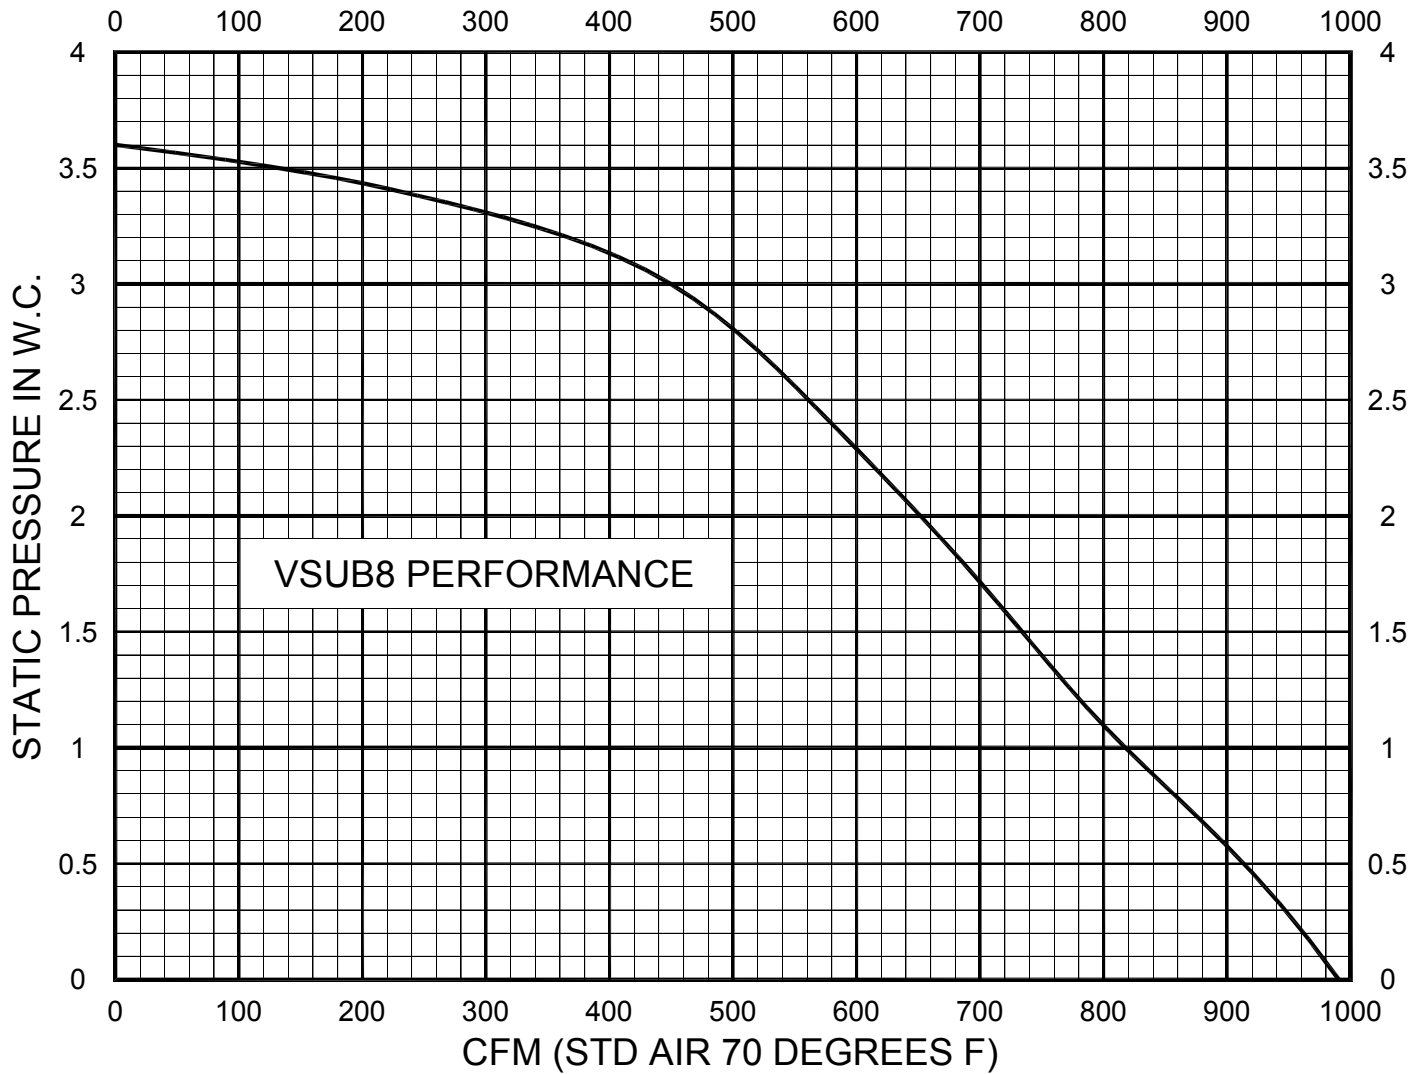

MODEL VSRI21

8069004

VSRI VARIABLE SPEED ROUND IN-LINE FAN CURVE

MODEL VSRI24

VSRI VARIABLE SPEED ROUND IN-LINE FAN CURVE

MODEL VSRI30

VSUB UNIVERSAL BLOWER FAN CURVE

MODEL VSUB8