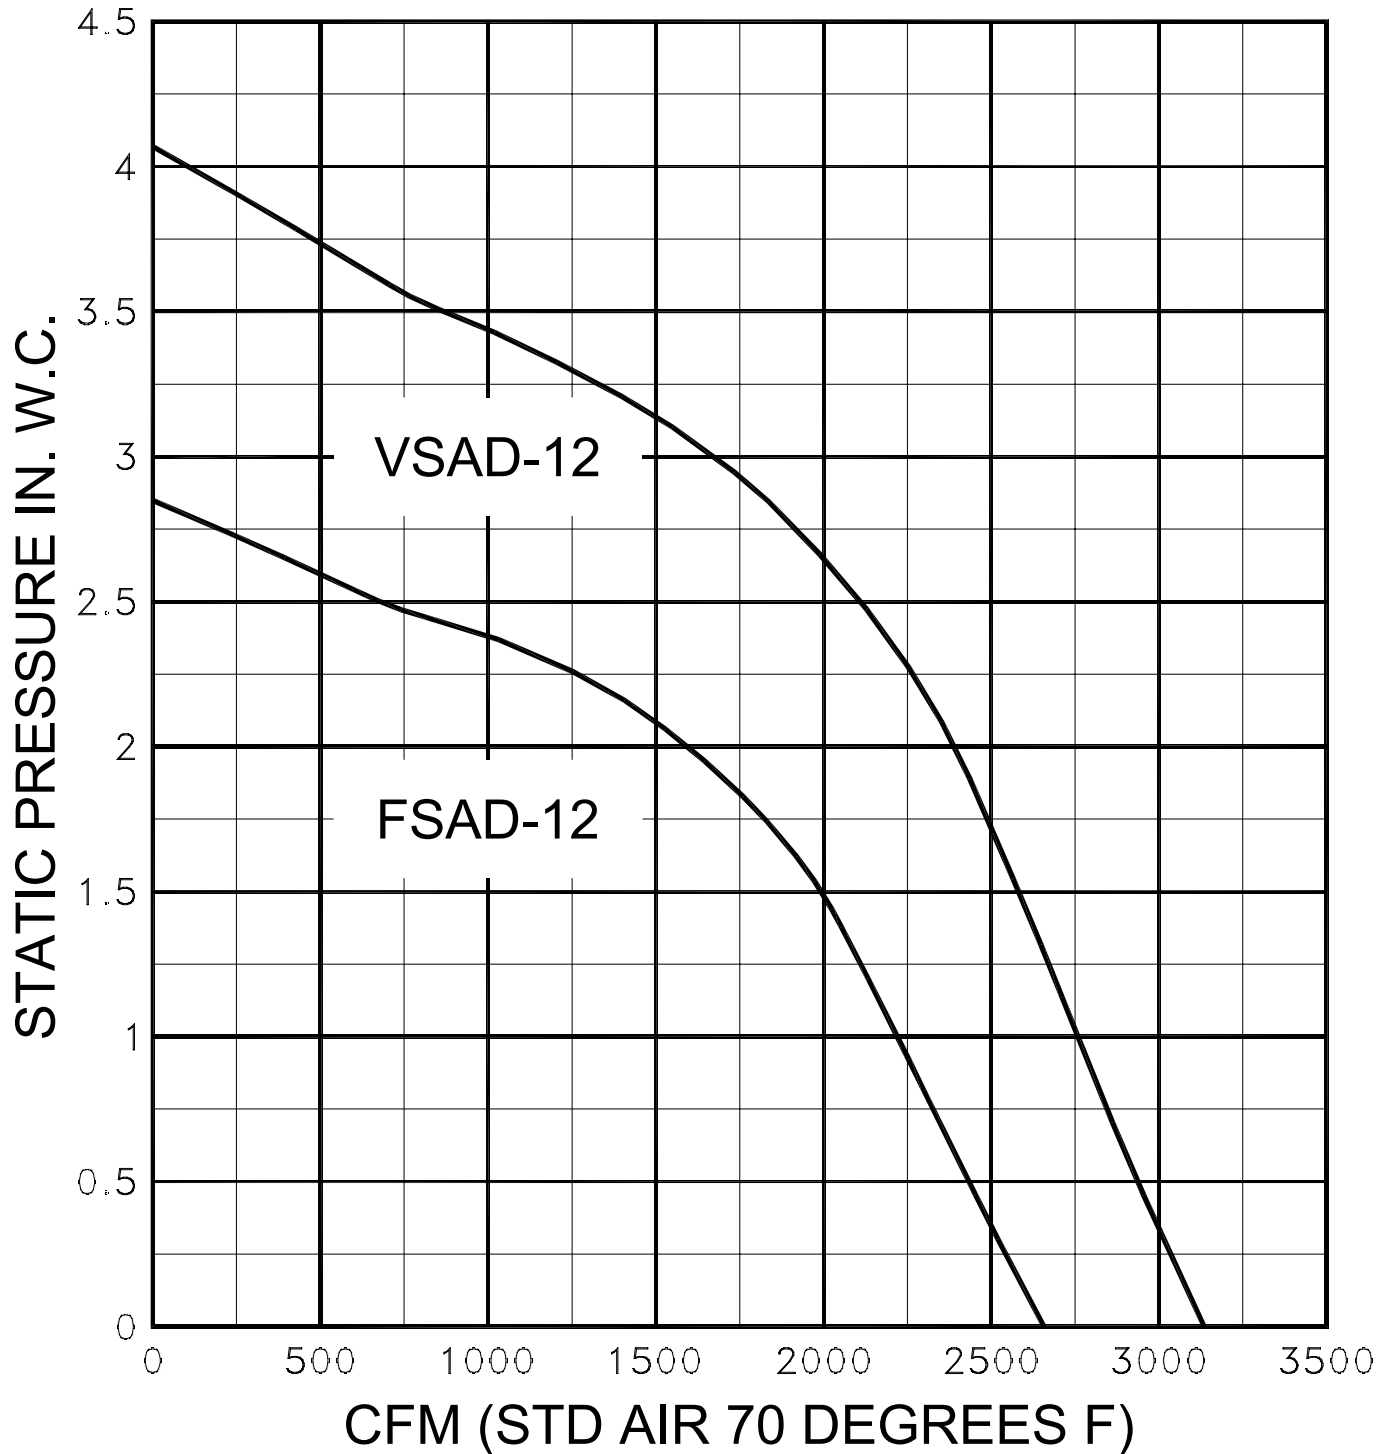

AUTO-DRAFT[®] INDUCER FAN CURVES

MODELS FSAD-8 & VSAD-8

AUTO-DRAFT[®] INDUCER FAN CURVES

MODELS FSAD-10 & VSAD-10

AUTO-DRAFT[®] INDUCER FAN CURVES

MODELS FSAD-12 & VSAD-12

VSRI VARIABLE SPEED ROUND IN-LINE FAN CURVE

MODEL VSRI14

8069001

VSRI VARIABLE SPEED ROUND IN-LINE FAN CURVE

MODEL VSRI16

VSRI VARIABLE SPEED ROUND IN-LINE FAN CURVE

MODEL VSRI18

8069003

VSRI VARIABLE SPEED ROUND IN-LINE FAN CURVE

MODEL VSRI21

8069004

VSRI VARIABLE SPEED ROUND IN-LINE FAN CURVE

MODEL VSRI24

VSRI VARIABLE SPEED ROUND IN-LINE FAN CURVE

MODEL VSRI30

VSUB UNIVERSAL BLOWER FAN CURVE

MODEL VSUB8