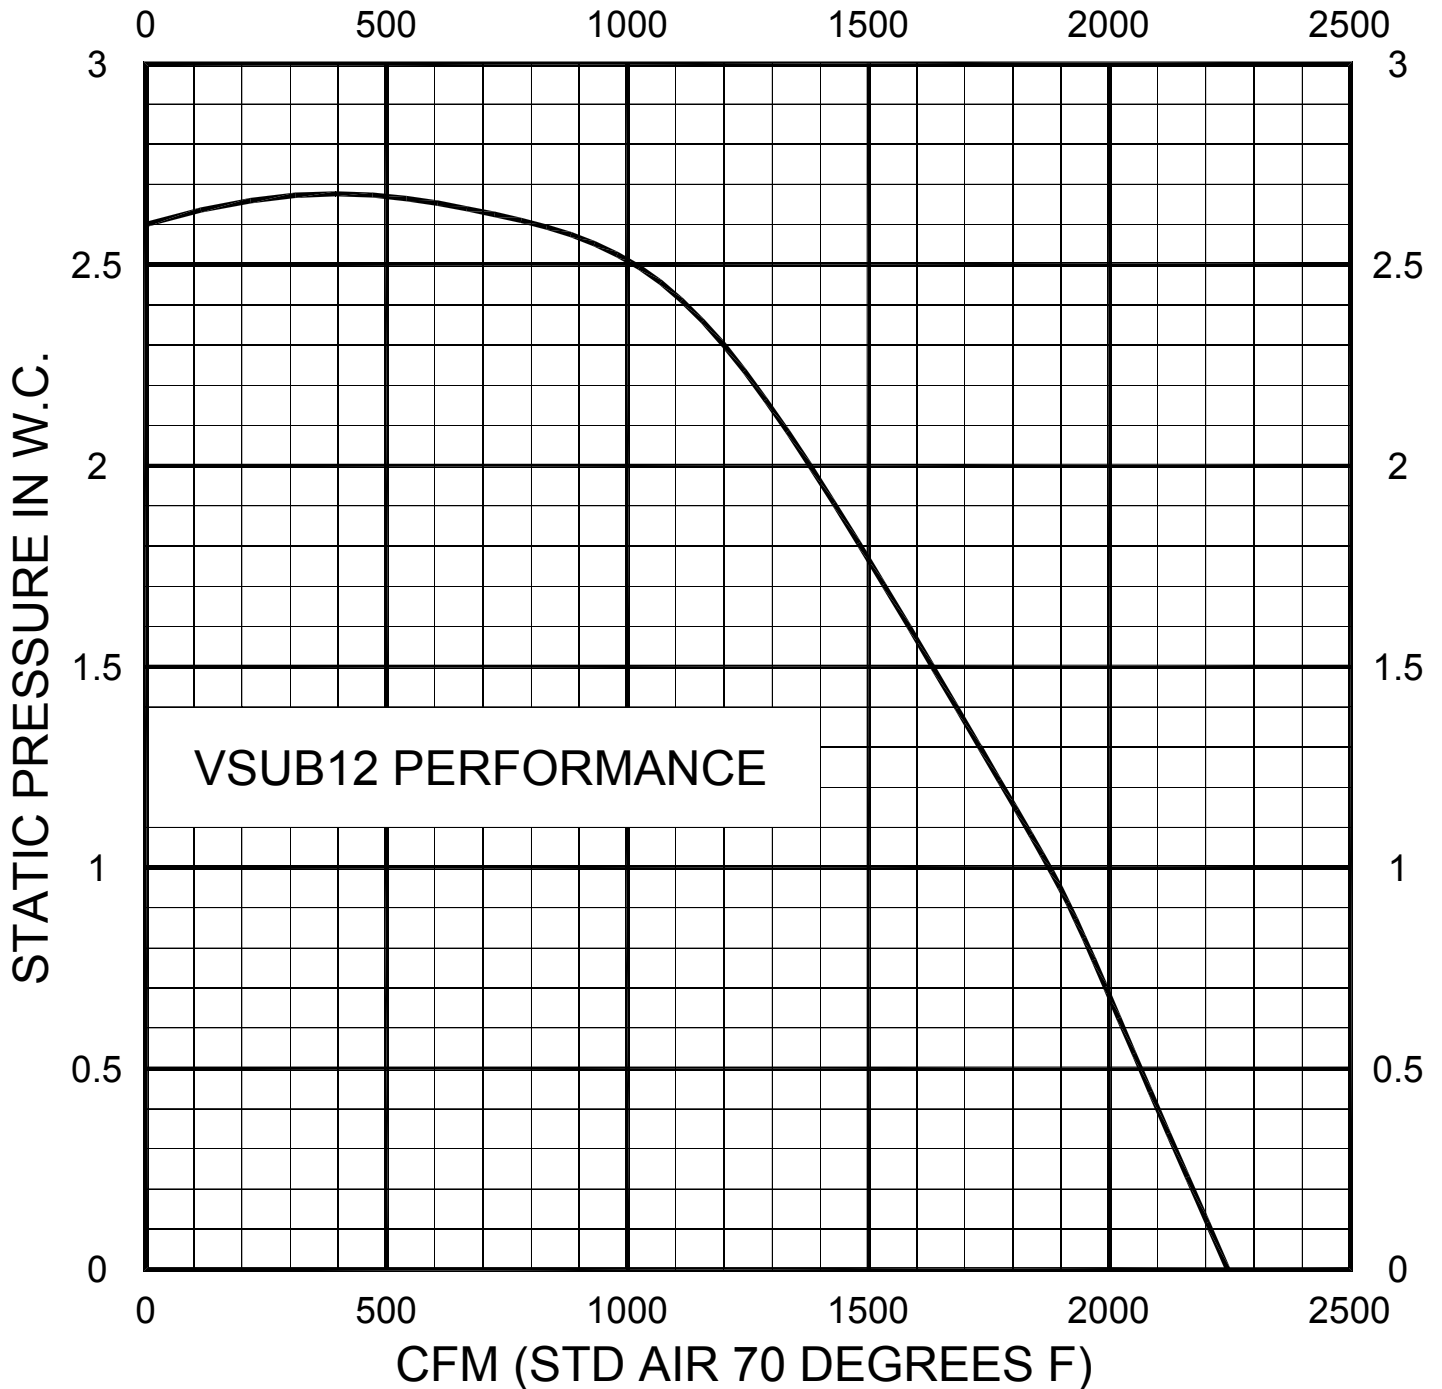

VSUB UNIVERSAL BLOWER FAN CURVE

MODEL VSUB12