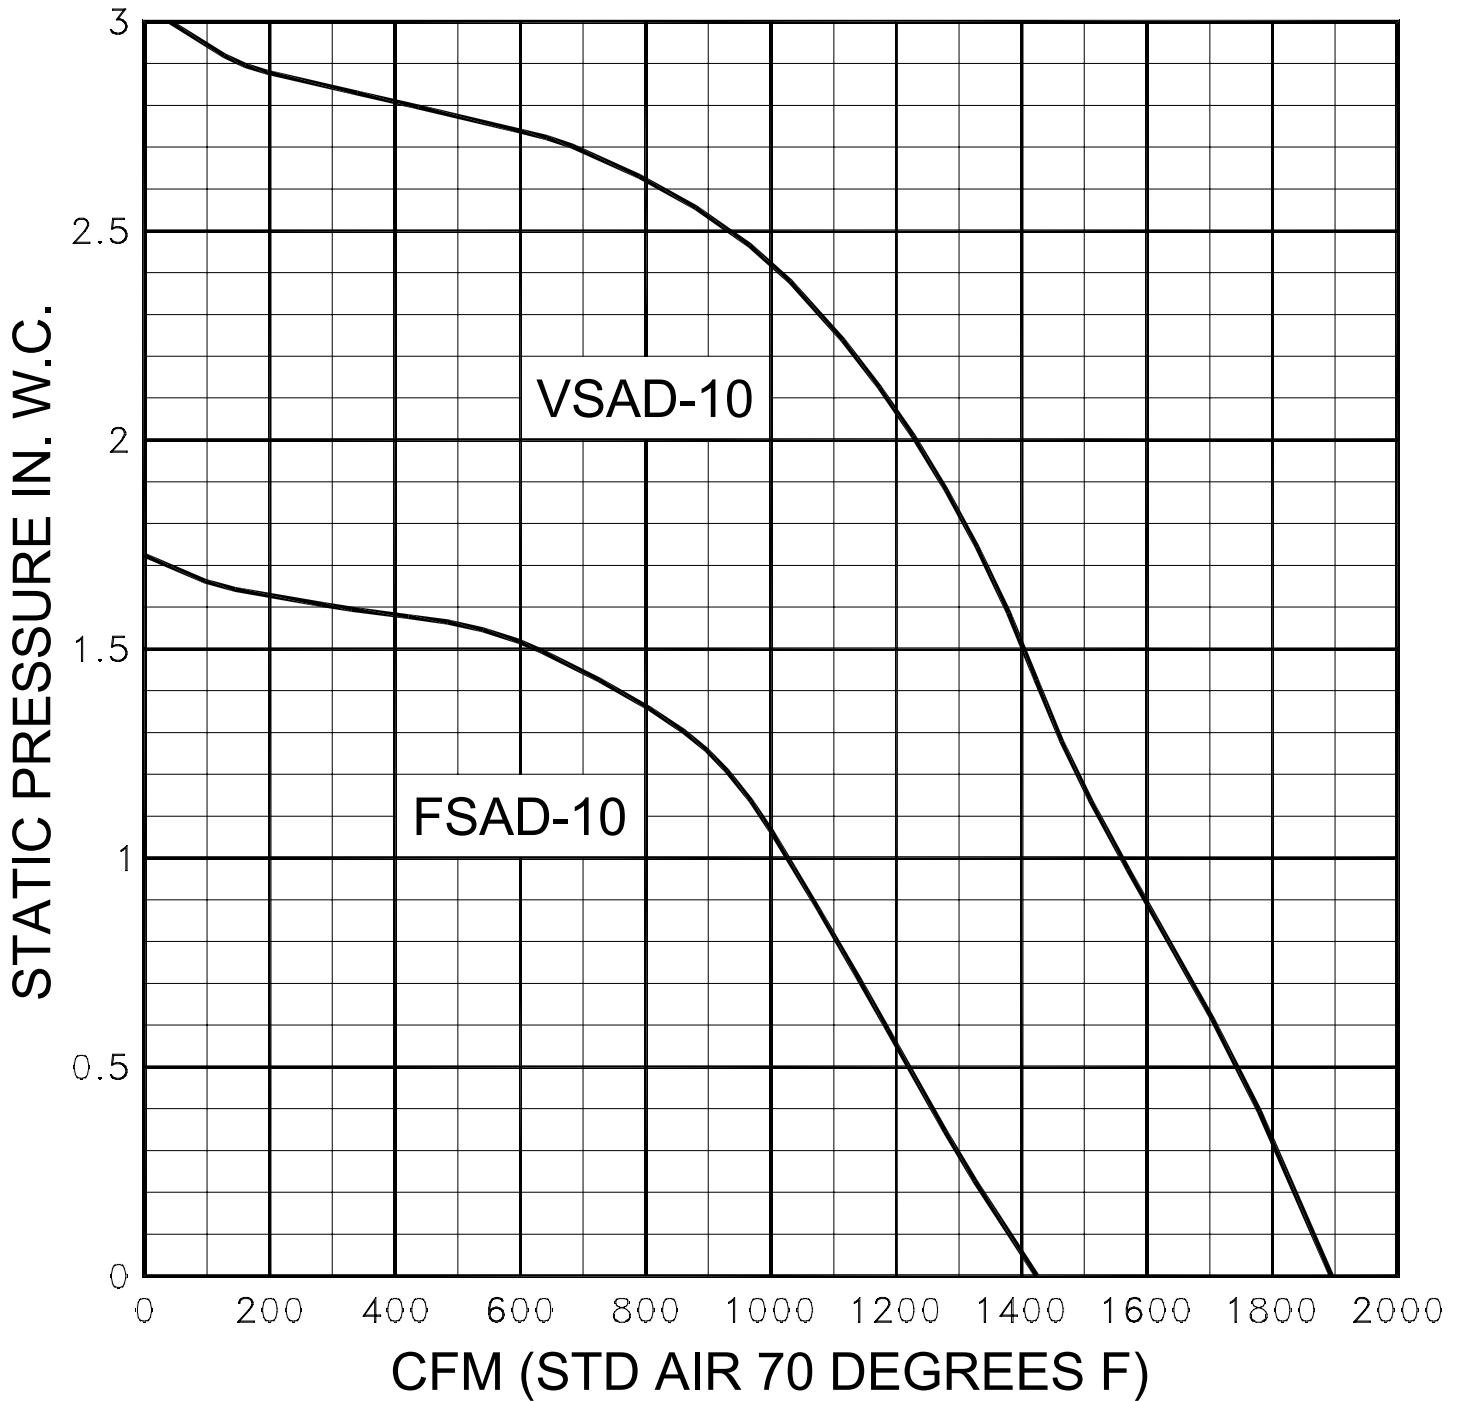

AUTO-DRAFT[®] INDUCER FAN CURVES

MODELS FSAD-8 & VSAD-8

AUTO-DRAFT[®] INDUCER FAN CURVES

MODELS FSAD-10 & VSAD-10

AUTO-DRAFT[®] INDUCER FAN CURVES

MODELS FSAD-12 & VSAD-12

VSRI VARIABLE SPEED ROUND IN-LINE FAN CURVE

MODEL VSRI14

8069001

VSRI VARIABLE SPEED ROUND IN-LINE FAN CURVE

MODEL VSRI16

VSRI VARIABLE SPEED ROUND IN-LINE FAN CURVE

MODEL VSRI18

8069003

VSRI VARIABLE SPEED ROUND IN-LINE FAN CURVE

MODEL VSRI21

8069004

VSRI VARIABLE SPEED ROUND IN-LINE FAN CURVE

MODEL VSRI24

VSRI VARIABLE SPEED ROUND IN-LINE FAN CURVE

MODEL VSRI30

VSUB UNIVERSAL BLOWER FAN CURVE

MODEL VSUB8